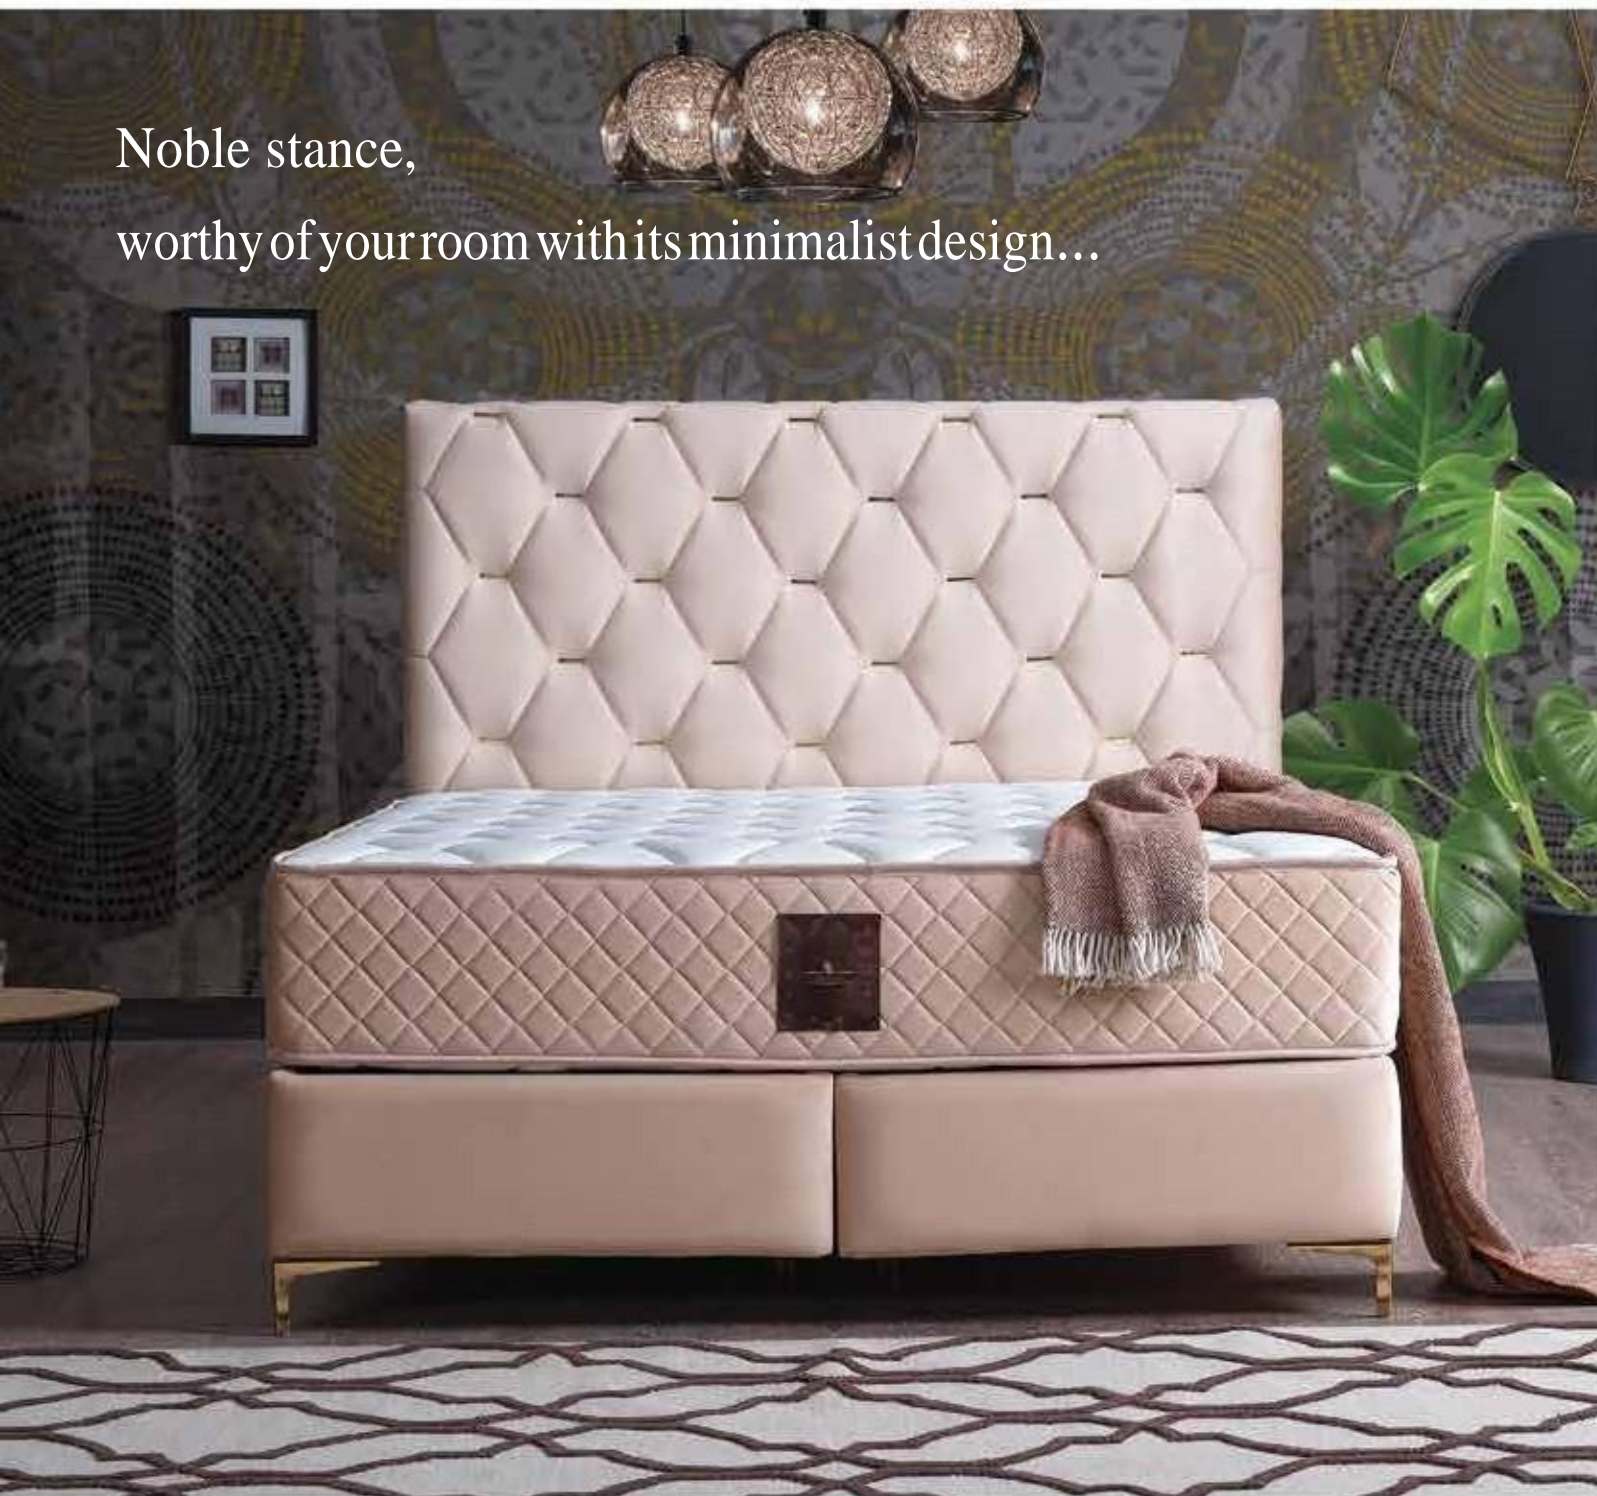

Noble stance,
worthy of your room with its minimalist design...