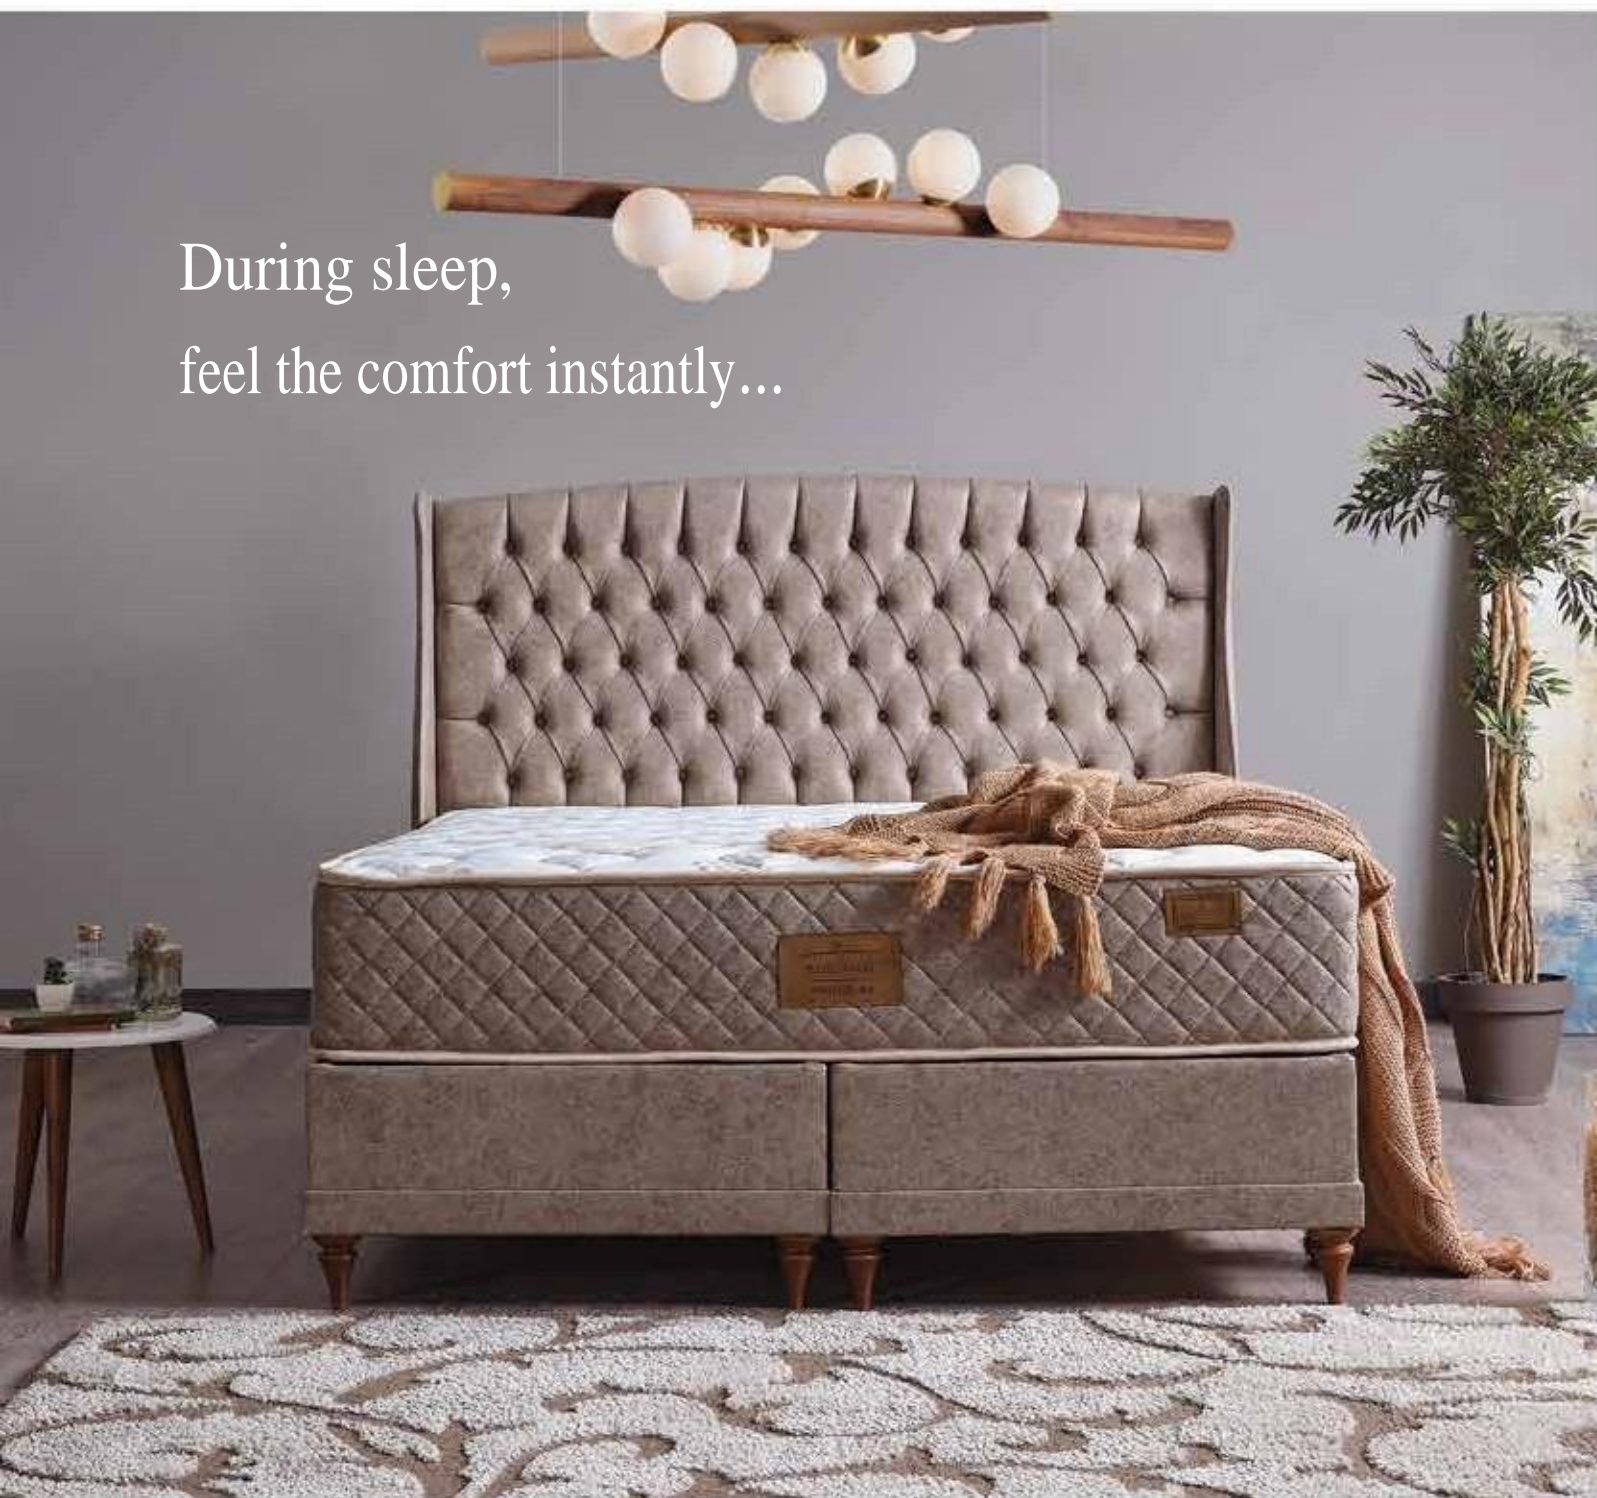

During sleep,
feel the comfort instantly...