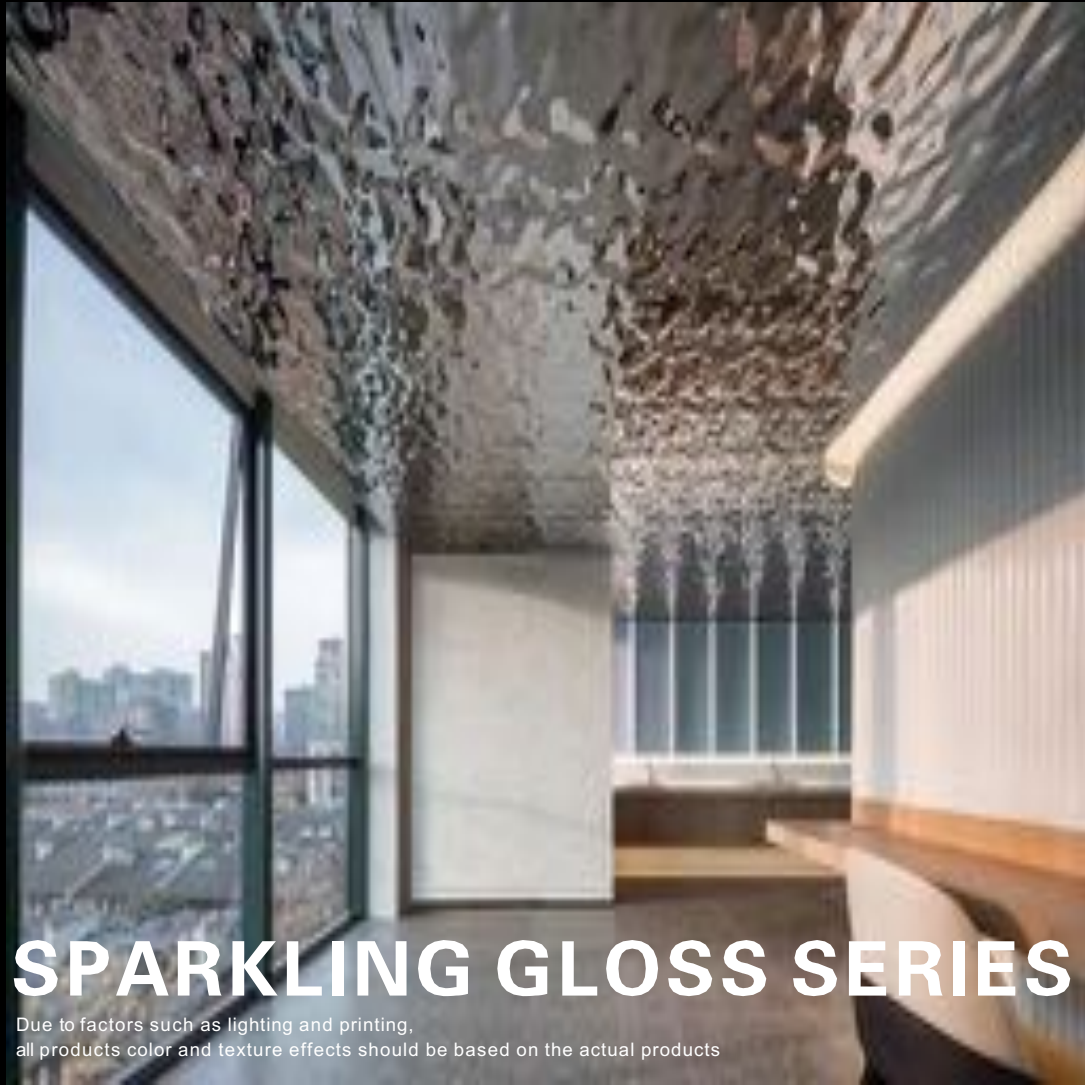

DECORATIVE FILM

METAL SPARKLING GLOSS SOLID COLOR TECH WOOD FABRIC NATURAL WOOD MARBLE VEINING

MODEL : 8802-30

MODEL : 8803-30

MODEL : 8804-30

SPARKLING GLOSS SERIES

Due to factors such as lighting and printing,
all products color and texture effects should be based on the actual products