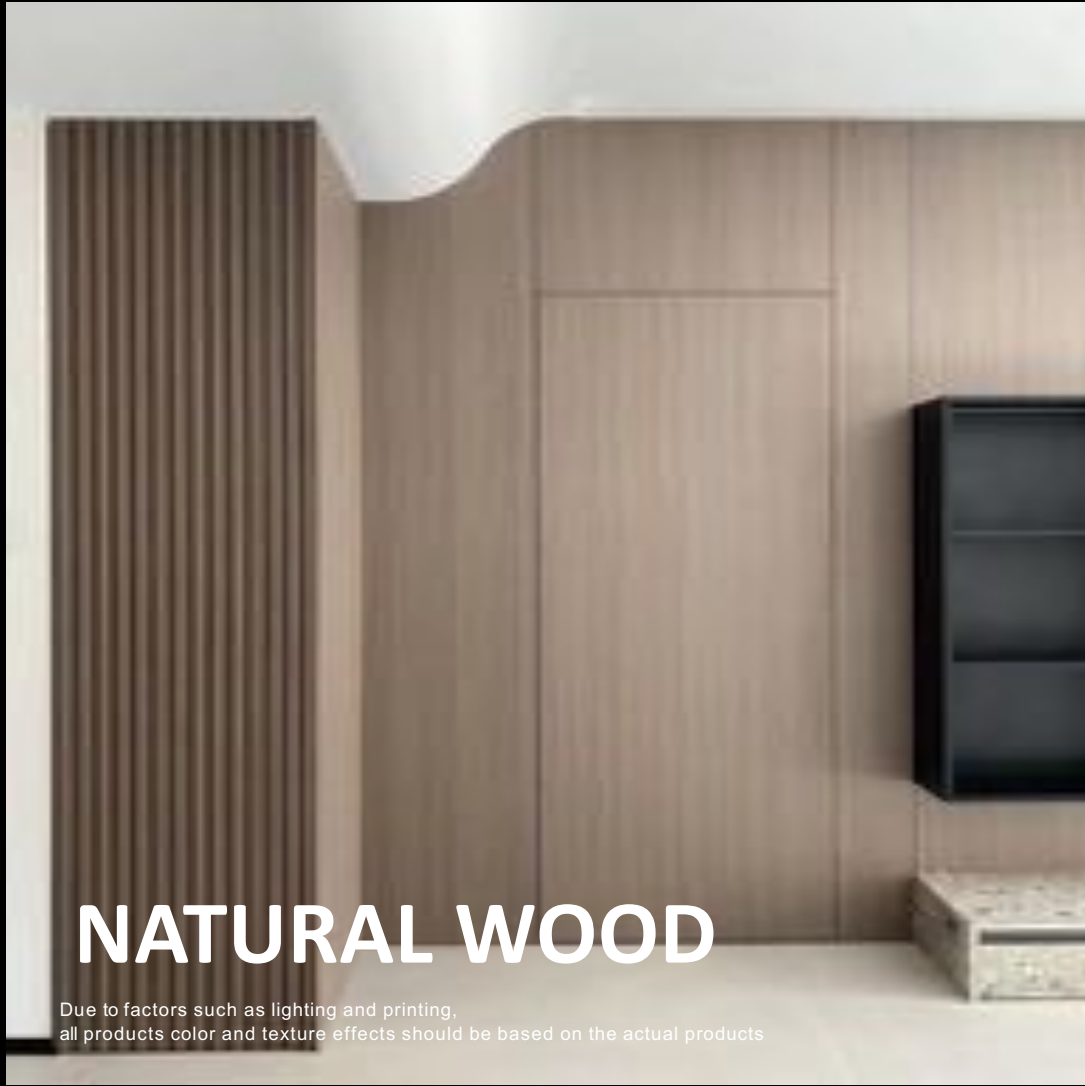

DECORATIVE FILM

METAL SPARKLING GLOSS SOLID COLOR TECH WOOD FABRIC NATURAL WOOD MARBLE VEINING

MODEL : 5001

MODEL : 5005

MODEL : 5002

MODEL : 5006

MODEL : 5003

MODEL : 5008